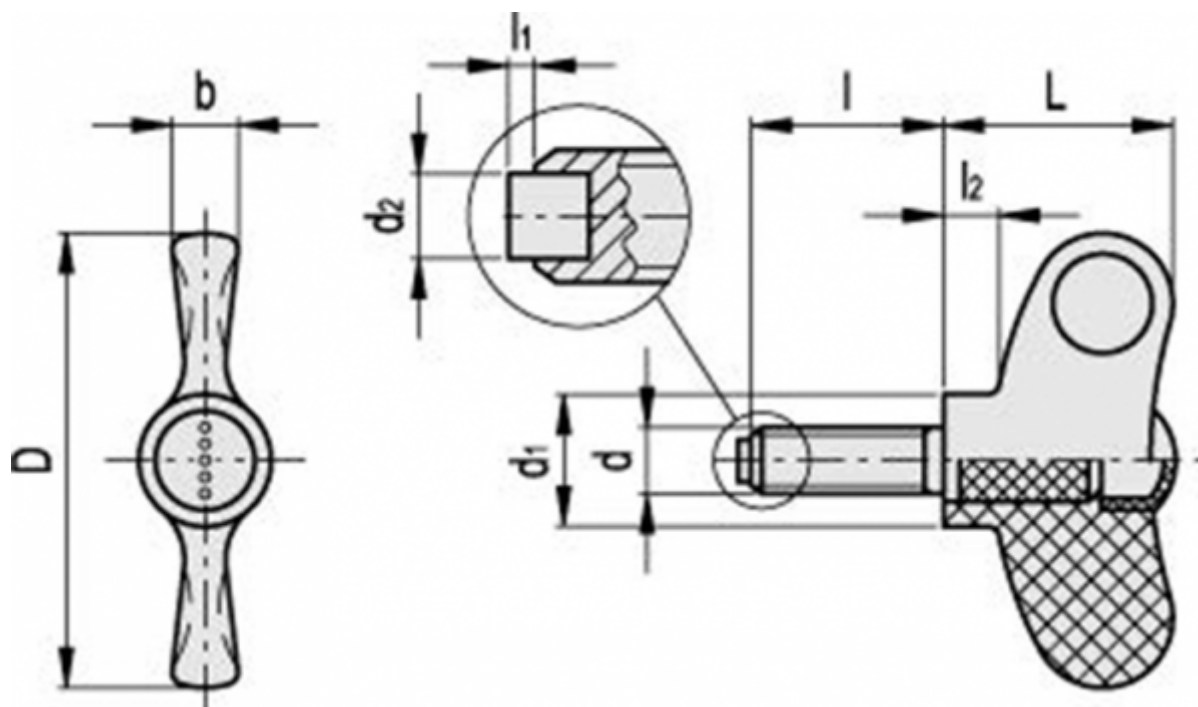

Article number: 23022245762

Description: Wing screw with bolt EWN.48-SST-p-M6x20-PB-C2

Measures

b = 7

D = 48

d = 6

d1 = 13.5

l = 20

l1 = 1.5

l2 = 5.5

L = 24

Weight in (g) = 14